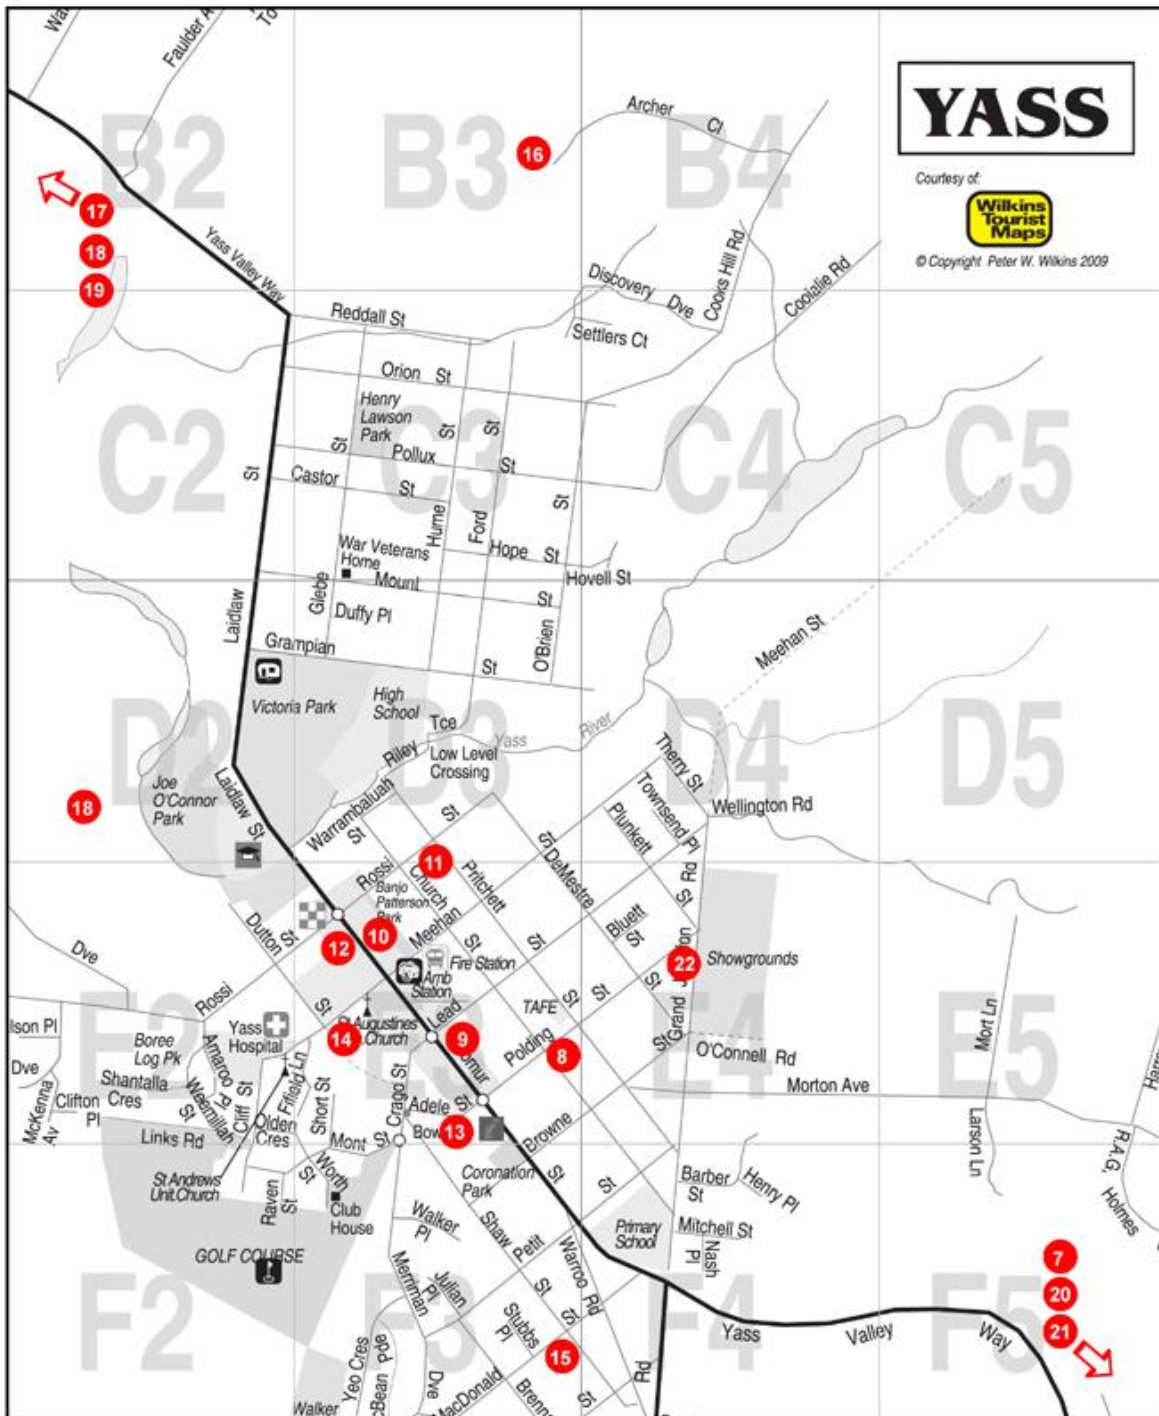

CLASSIC YASS runs over both the Saturday and Sunday featuring a diverse range of events.
Billy Carts & Classic Vehicles, Historic Houses & Open Gardens, Open studios, Music and the Arts
.... a great celebration of community and a weekend not to be missed!

This map is intended as an adjunct to the CLASSIC YASS brochure which lists the times and addresses of all the 2011 CLASSIC YASS events. You can collect a copy from the Yass Valley Visitor Information Centre or go online and download the list of events from either www.classicyass.com or www.yassarts.org

- | | |
|--|---|
| <ul style="list-style-type: none"> 0. Amanda McLean (Open Studio) 1. Anneke Saunders (Open Studio) 2. Mary Hick (Open Studio) 3. Afternoon with the Sculptors 4. Anne & Ivor Hind @ Yarrh Winery 5. Nicolette Benjamin Black (Open Studio) 6. Marie Nicole (Open Studio - Sunday only) 7. 'Tin Men' (Sculpture in the Garden) 8. The Paper Dolls Exhibition 9. Michaela Pothan 10. Anthony Rose Gallery
Street Performance
U3A Art Group Exhibition (Yass Library)
Yass Music Club
Celebration of Heritage Motoring
Rotary Billy Cart Derby 11. Classic Youth Art Exhibition | <ul style="list-style-type: none"> 12. Kim Nelson (open studio)
Indigenous Art Workshop
Classic Jam 13. Yass Photographic Club 14. Jan Matson (Open Studio) 15. Judy Pinder (Open Studio - Sunday only) 16. Stephanie Burns (Open Studio & Garden) 17. James Shannon
Peter Crisp Galleries 18. Stephanie Corkhill (Open Studio)
(Aprox 14km past Bookham along Hume Highway,
turn right onto Berremangra Road. 5km along this road) 19. Jugiong Artists @ Jugiong Cellars 20. Matong (Open Garden) 21. Olwem (Open Garden) 7. Casamara (Open Garden) 'Tin Men' Sculptors 22. Maralyn Whaling (Open Studio) |
|--|---|

5th & 6th NOVEMBER 2011

A Celebration of Community

**CLASSIC
YASS**

5th & 6th NOVEMBER 2011

A Celebration of Community

CLASSIC
YASS