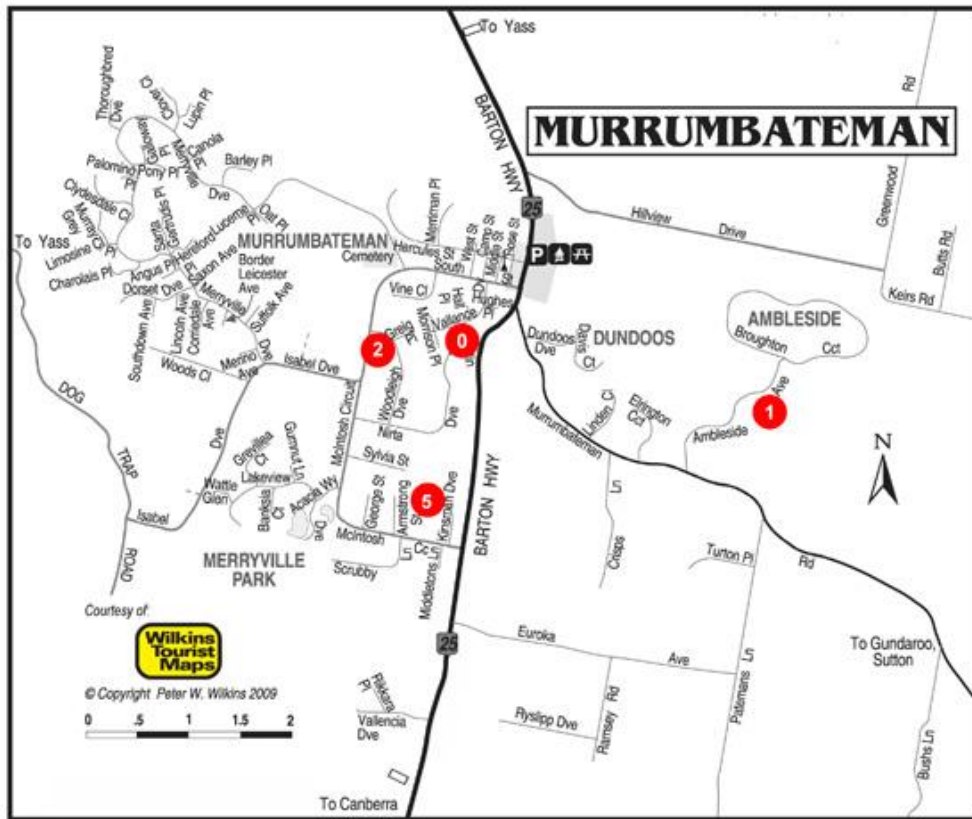

CLASSIC YASS runs over both the Saturday and Sunday featuring a diverse range of events.
Billy Carts & Classic Vehicles, Historic Houses & Open Gardens, Open studios, Music and the Arts
.... a great celebration of community and a weekend not to be missed!

This map is intended as an adjunct to the CLASSIC YASS brochure which lists the times and addresses of all the 2011 CLASSIC YASS events. You can collect a copy from the Yass Valley Visitor Information Centre or go online and download the list of events from either www.classicyass.com or www.yassarts.org

- | | |
|--|---|
| <ul style="list-style-type: none"> 0. Amanda McLean (Open Studio) 1. Anneke Saunders (Open Studio) 2. Mary Hick (Open Studio) 3. Afternoon with the Sculptors 4. Anne & Ivor Hind @ Yarrh Winery 5. Nicolette Benjamin Black (Open Studio) 6. Marie Nicole (Open Studio - Sunday only) 7. 'Tin Men' (Sculpture in the Garden) 8. The Paper Dolls Exhibition 9. Michaela Pothan 10. Anthony Rose Gallery
Street Performance
U3A Art Group Exhibition (Yass Library)
Yass Music Club
Celebration of Heritage Motoring
Rotary Billy Cart Derby 11. Classic Youth Art Exhibition | <ul style="list-style-type: none"> 12. Kim Nelson (open studio)
Indigenous Art Workshop
Classic Jam 13. Yass Photographic Club 14. Jan Matson (Open Studio) 15. Judy Pinder (Open Studio - Sunday only) 16. Stephanie Burns (Open Studio & Garden) 17. James Shannon
Peter Crisp Galleries 18. Stephanie Corkhill (Open Studio)
(Aprox 14km past Bookham along Hume Highway,
turn right onto Berremangra Road. 5km along this road) 19. Jugiong Artists @ Jugiong Cellars 20. Matong (Open Garden) 21. Olwem (Open Garden) 7. Casamara (Open Garden) 'Tin Men' Sculptors 22. Maralyn Whaling (Open Studio) |
|--|---|

5th & 6th NOVEMBER 2011

A Celebration of Community

**CLASSIC
YASS**

5th & 6th NOVEMBER 2011

A Celebration of Community

CLASSIC
YASS