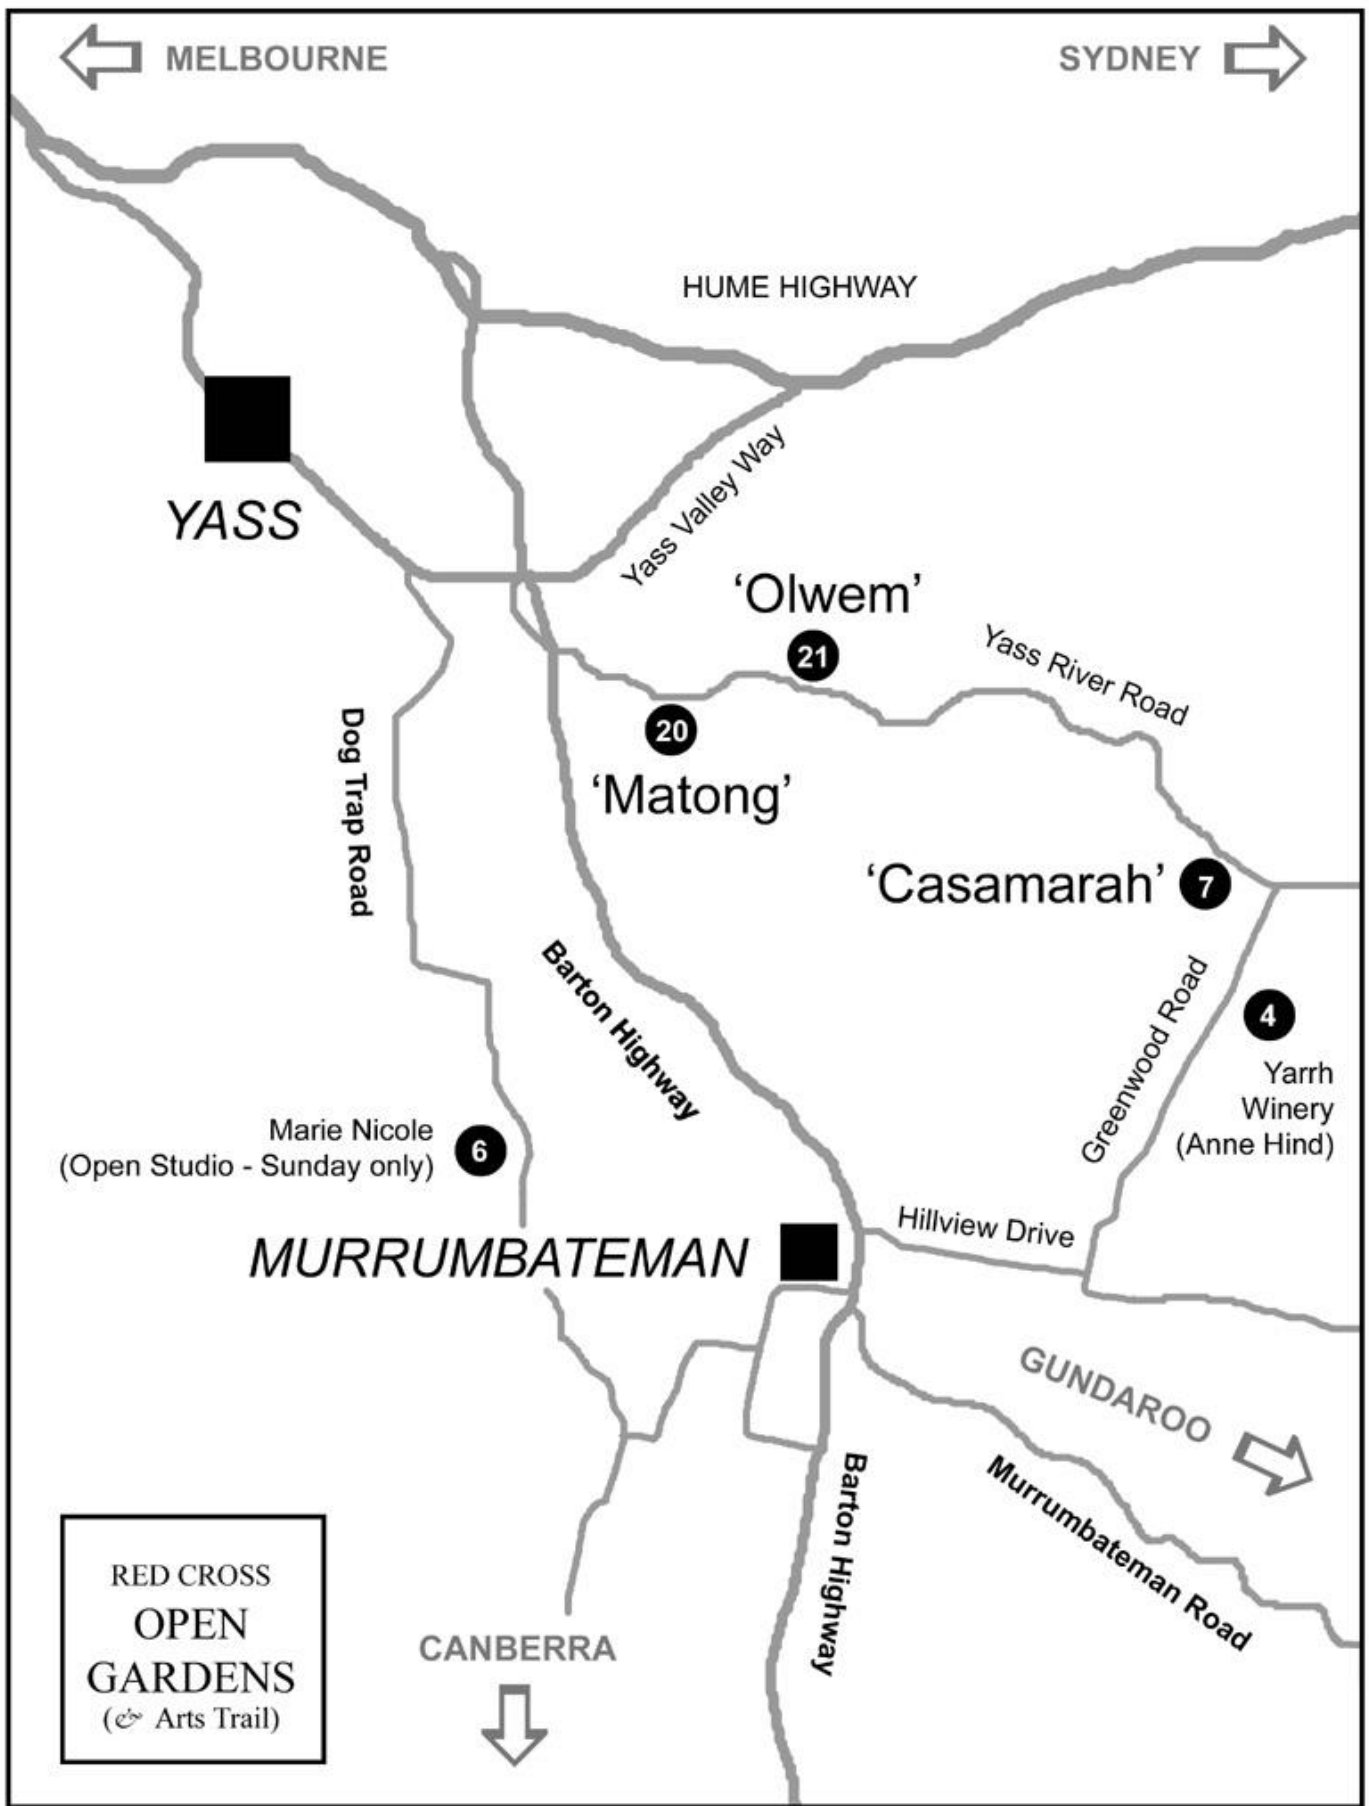

5th & 6th NOVEMBER 2011

A Celebration of Community

CLASSIC
YASS